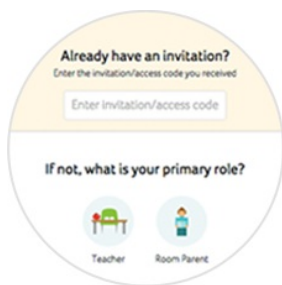

Please join Canterbury PTO group on Bloomz!

Bloomz is a new app that works both on your smartphone as well as on your computer. You will receive quick updates and photos of group activities, be able to access our group calendar, and more. All in a private and secure environment.

New Bloomz Member

1. Download the "Bloomz" app from the AppStore/PlayStore and click "Create Account". If browser, go to bloomz.com and click on "Join Bloomz"
2. In the text box, enter **XHUEWC**
3. Create your account